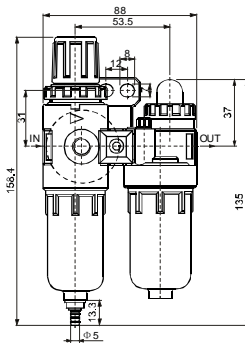

* "A" Only for AB Series.

Port size

2000	G1/4	3000	G3/8	4000	G1/2
-------------	------	-------------	------	-------------	------

Air Filter / Regulator+Lubricator

AAFC	AA Series	ABFC	AB Series
-------------	-----------	-------------	-----------

ABFC

Symbol

◆ Specifications

Model	AAFC2000	ABFC2000	ABFC3000	ABFC4000	
Fluid	Air				
Port size	G1/4	G1/4	G3/8	G1/2	
Filtration	40 μ m				
Set pressure range	0.05~0.85 MPa				
Max.operating pressure	0.95 MPa				
Proof pressure	1.5 MPa				
Ambient and fluid temperature	5~60℃				
Filter bowl capacity	15 cc	60 cc			
Lubricator bowl capacity	25 cc	90 cc			
Recommended lubrication	Turbin oil class 1(ISO VG32)				
Weight	0.7 Kg		0.9 Kg		
Combination equipment	Filter-Regulator	AAFR2000	ABFR2000	ABFR3000	ABFR4000
	Lubricator	AAL2000	ABL2000	ABL3000	ABL4000

◆ Dimensions

AAFC

ABFC