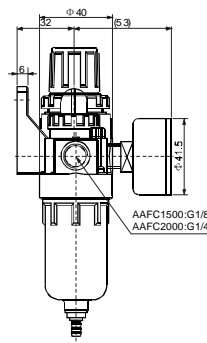

* "A" Only for AB Series.

Port size

2000	G1/4	3000	G3/8	4000	G1/2
-------------	------	-------------	------	-------------	------

Air Filter / Regulator+Lubricator

AAFC	AA Series	ABFC	AB Series
-------------	-----------	-------------	-----------

ABFC

Symbol

◆ Specifications

Model	AAFC2000	ABFC2000	ABFC3000	ABFC4000	
Fluid	Air				
Port size	G1/4	G1/4	G3/8	G1/2	
Filtration	40 μ m				
Set pressure range	0.05~0.85 MPa				
Max.operating pressure	0.95 MPa				
Proof pressure	1.5 MPa				
Ambient and fluid temperature	5~60℃				
Filter bowl capacity	15 cc	60 cc			
Lubricator bowl capacity	25 cc	90 cc			
Recommended lubrication	Turbin oil class 1(ISO VG32)				
Weight	0.7 Kg		0.9 Kg		
Combination equipment	Filter-Regulator	AAFR2000	ABFR2000	ABFR3000	ABFR4000
	Lubricator	AAL2000	ABL2000	ABL3000	ABL4000

◆ Dimensions

AAFC

ABFC